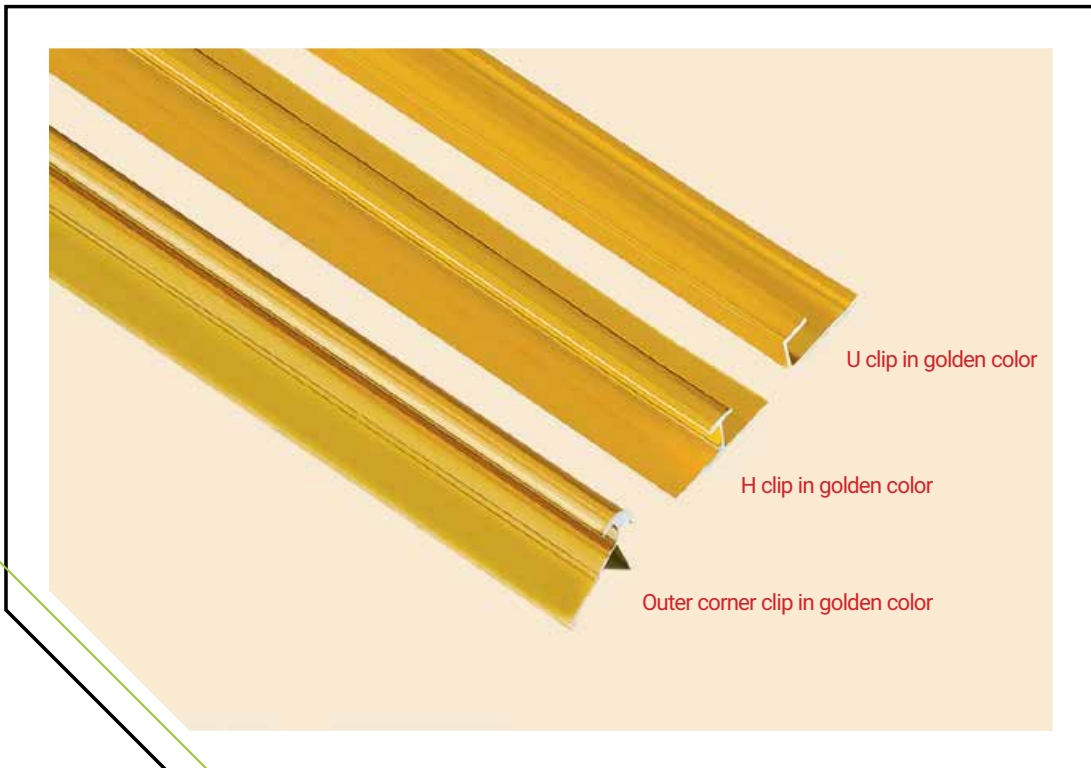

Summit decorative accessory

Width	length	Name
50 mm	300 mm	External 90

Width	length	Name
50 mm	300 mm	Internal 90

Summit decorative accessory

Width	length	Name
120 mm	300 mm	Floor cornice 120

Width	length	Name
120 mm	300 mm	Frame 120

Summit decorative accessory

Width	length	Name
135 mm	300 mm	Ceiling cornice 135

Width	length	Name
150 mm	300 mm	Frame 150

Summit decorative accessory

Width	length	Name
150 mm	300 mm	Slab 150

Width	length	Name
6 mm	250&280 mm	golden color Klips